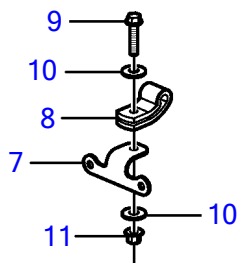

SX-M, SX-MACLT

SX-M, SX-MACLT

REF	PART NO.	QTY	DESCRIPTION	SEE SEC.	NOTES
1	3863443	8	Hose clamp		
2	3852696	1	Hose		
3	3863189	2	Elbow		
4	3863442	8	Hose clamp		
5	3852742	2	Hose		
6	(3860821)	1	Exhaust pipe		Obsolete part
7	(3862519)	1	Bracket		Obsolete part
8	(3862518)	1	Strap		Obsolete part
9	965220	5	Flange screw		
10	944633	2	Washer		
11	971098	5	Flange lock nut		
12	3862895	1	Tube		
13	3587651	1	• Kit		
			• Bulletin P-25-2-2	P-25-2-2-EN	Y-pipe seal, gas engines
14	853012	4	Hose clamp		
15	3862564	1	Hose, exhaust		Cut to length
16	3862506	1	Exhaust pipe flange		
17	3841928	4	Flange screw		3/8" UNC
	946752	4	Flange screw		M10
18	3587651	1	Kit		
			• Bulletin P-25-2-2	P-25-2-2-EN	Y-pipe seal, gas engines