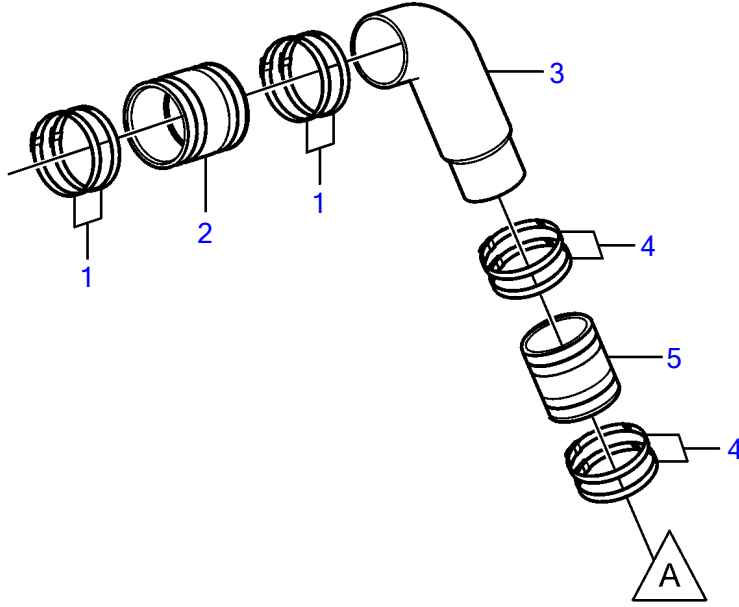

SX-M, SX-MACLT

SX-M, SX-MACLT

REF	PART NO.	QTY	DESCRIPTION	SEE SEC.	NOTES
1	3863443	8	Hose clamp		
2	3852696	1	Hose		
3	3863189	2	Elbow		
4	3863442	8	Hose clamp		
5	3852742	2	Hose		
6	(3860821)	1	Exhaust pipe		Obsolete part
7	(3862519)	1	Bracket		Obsolete part
8	(3862518)	1	Strap		Obsolete part
9	965220	5	Flange screw		
10	944633	2	Washer		
11	971098	5	Flange lock nut		
12	3862895	1	Tube		
13	3587651	1	• Kit		
			• Bulletin P-25-2-2	P-25-2-2-EN	Y-pipe seal, gas engines
14	853012	4	Hose clamp		
15	3862564	1	Hose, exhaust		Cut to length
16	3862506	1	Exhaust pipe flange		
17	3841928	4	Flange screw		3/8" UNC
	946752	4	Flange screw		M10
18	3587651	1	Kit		
			• Bulletin P-25-2-2	P-25-2-2-EN	Y-pipe seal, gas engines