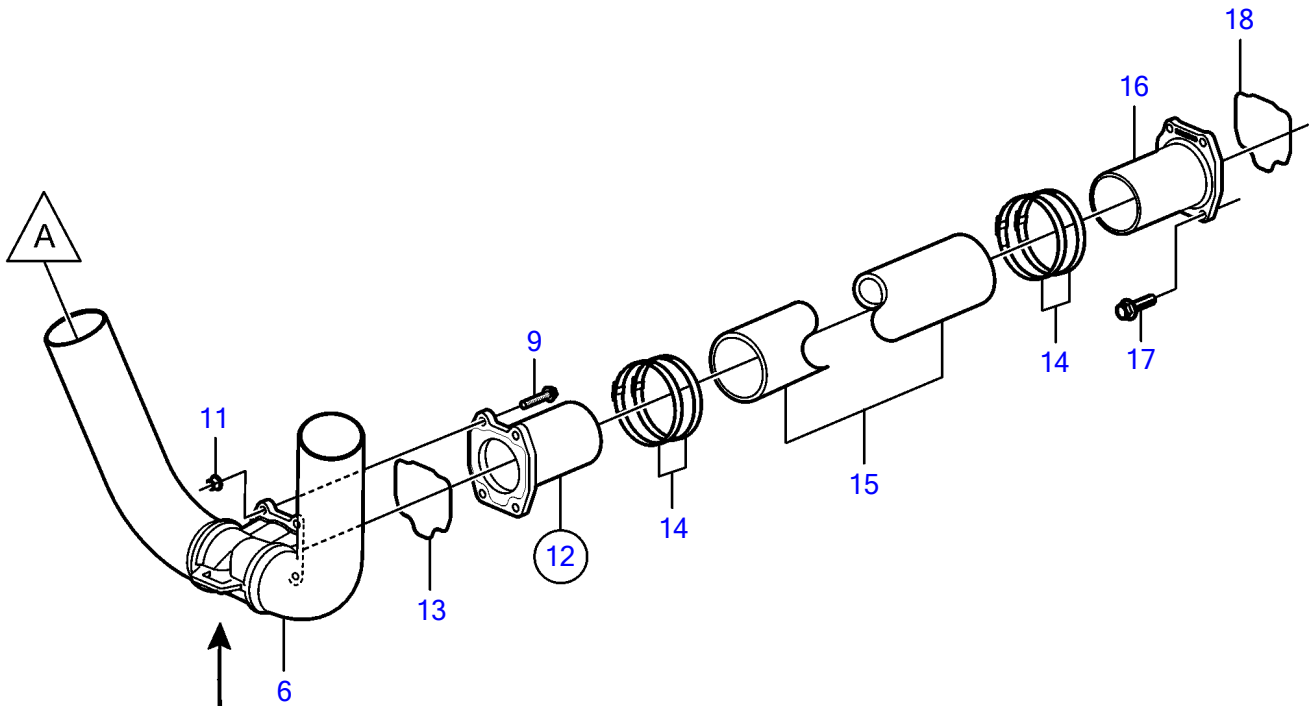

SX-M, SX-MACLT

SX-M, SX-MACLT

REF	PART NO.	QTY	DESCRIPTION	SEE SEC.	NOTES
1	3863443	8	Hose clamp		
2	3852696	1	Hose		
3	3863189	2	Elbow		
4	3863442	8	Hose clamp		
5	3852742	2	Hose		
6	(3860821)	1	Exhaust pipe		Obsolete part
7	(3862519)	1	Bracket		Obsolete part
8	(3862518)	1	Strap		Obsolete part
9	965220	5	Flange screw		
10	944633	2	Washer		
11	971098	5	Flange lock nut		
12	3862895	1	Tube		
13	3587651	1	• Kit		
			• Bulletin P-25-2-2	P-25-2-2-EN	Y-pipe seal, gas engines
14	853012	4	Hose clamp		
15	3862564	1	Hose, exhaust		Cut to length
16	3862506	1	Exhaust pipe flange		
17	3841928	4	Flange screw		3/8" UNC
	946752	4	Flange screw		M10
18	3587651	1	Kit		
			• Bulletin P-25-2-2	P-25-2-2-EN	Y-pipe seal, gas engines